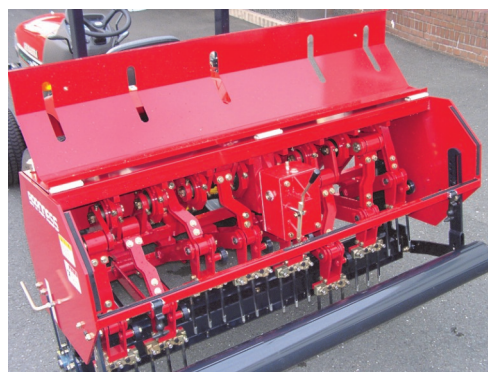

Tractor Mounted
Aerator
TDA1600

TDA1600 Specifications	Tractor mounted Sportsfield Aerator
Total length	970mm
Total width	1790mm
Total height	850mm
Weight	580kg
Working width	1560mm
Depth	180mm
Spacing	65 to 100mm
PTO Speed	1000 rpm
Tractor power	17.6kW (24PS) minimum
Transmission	2-speed gearbox
Work rate	3120m ² /hr @ 2.2 km/h

The Baroness TDA1600 tractor mounted Sportsfield and Approach Aerator is another quality machine from Kyoeisha Co. Ltd. of Japan which combines sturdiness, efficiency and simplicity to give you absolutely the best possible finish on golf greens, sports pitches and playing fields.

Designed to work down to a depth of 180mm, the TDA1600 operates at up to 2.05 km/h and has two crankshaft operating speeds and a wide variety of tine options.

The TDA1600 aerator comes complete with a rear roller as standard , hollow tines and finger plates.